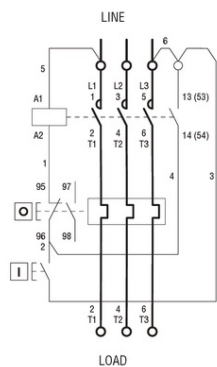

I = Start, O = Stop/Reset

**LOVATO DEMAROR PORNIRE DIRECTA, IN CARCASA FARA RELEU
TERMIC INCLUS, CU BUTON START/STOP , WITH BF09/BF18
CONTACTOR, 13A MAX. (440V), IP65. CONTACTOR BOBINA
TENSIUNE 400VAC 50/60HZ**

Limitator de cursa, K SERIES, TOP ROLLER PUSH PLUNGER, 2 SIDE CABLE ENTRY.
DIMENSIONS COMPATIBLE TO EN 50047, METAL BODY, CONTACTS 1NO+1NC
SLOW BREAK. PLASTIC ROLLER
Pret: 431,79 lei (TVA inclus)

Detalii online: <https://www.materialelectrice.ro/demaror-pornire-directa-in-carcasa-fara-releu-termic-inclus-cu-buton-start-stop-with-bf09-bf18-contactor-13a-max-440v-ip65-contactor-bobina-tensiune-400vac-50-60hz-122898>