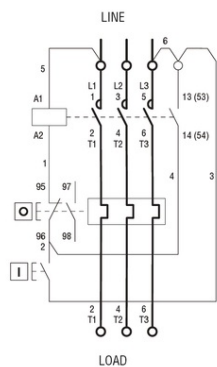

I = Start, O = Stop/Reset

**LOVATO DEMAROR PORNIRE DIRECTA, IN CARCASA FARA RELEU
TERMIC INCLUS, CU BUTON START/STOP , WITH BF09/BF18
CONTACTOR, 13A MAX. (440V), IP65. CONTACTOR BOBINA
TENSUINE 110VAC 50/60HZ**

Limitator de cursa, K SERIES, TOP ROLLER PUSH PLUNGER, 2 SIDE CABLE ENTRY.
DIMENSIONS COMPATIBLE TO EN 50047, PLASTIC BODY, CONTACTS 1NO+1NC
SNAP ACTION. METAL ROLLER
Pret: 432,38 lei (TVA inclus)

Detalii online: <https://www.materialelectrice.ro/demaror-pornire-directa-in-carcasa-fara-releu-termic-inclus-cu-buton-start-stop-with-bf09-bf18-contactor-13a-max-440v-ip65-contactor-bobina-tensiune-110vac-50-60hz-122895>