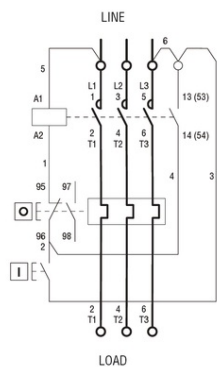

I = Start; O = Stop/Reset

**LOVATO DEMAROR PORNIRE DIRECTA, IN CARCASA FARA RELEU  
TERMIC INCLUS, CU BUTON START/STOP , WITH BG09/BG12  
CONTACTOR, 10A MAX. (440V), IP65. CONTACTOR BOBINA  
TENSIUNE 120VAC 60HZ**

Limitator de cursa, K SERIES, TOP ROLLER PUSH PLUNGER, 2 SIDE CABLE ENTRY.  
DIMENSIONS COMPATIBLE TO EN 50047, PLASTIC BODY, CONTACTS 1NO+1NC  
SLOW BREAK. METAL ROLLER  
Pret: 422,98 lei (TVA inclus)

Detalii online: <https://www.materialelectrice.ro/demaror-pornire-directa-in-carcasa-fara-releu-termic-inclus-cu-buton-start-stop-with-bg09-bg12-contactor-10a-max-440v-ip65-contactor-bobina-tensiune-120vac-60hz-122892>