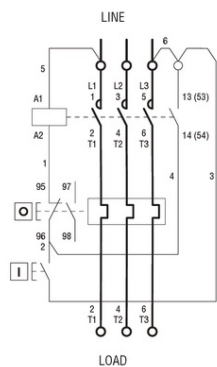

I = Start; O = Stop/Reset

**LOVATO DEMAROR PORNIRE DIRECTA, IN CARCASA FARA RELEU
TERMIC INCLUS, CU BUTON START/STOP , WITH BG09/BG12
CONTACTOR, 12A MAX. (440V), IP65. CONTACTOR BOBINA
TENSIUNE 230VAC 50/60HZ**

Limitator de cursa, K SERIES, TOP ROLLER PUSH PLUNGER, 2 SIDE CABLE ENTRY.
DIMENSIONS COMPATIBLE TO EN 50047, PLASTIC BODY, CONTACTS 1NO+1NC
SLOW BREAK MAKE BEFORE BREAK. METAL ROLLER
Pret: 409,98 lei (TVA inclus)

Detalii online: <https://www.materialelectrice.ro/demaror-pornire-directa-in-carcasa-fara-releu-termic-inclus-cu-buton-start-stop-with-bg09-bg12-contactor-12a-max-440v-ip65-contactor-bobina-tensiune-230vac-50-60hz-122890>