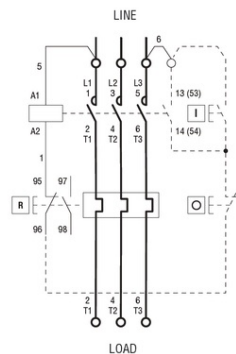

R = Reset; I = Start; O = Stop

**LOVATO DEMAROR PORNIRE DIRECTA, IN CARCASA CU RELEU
TERMIC INCLUS, CU BUTON RESTE, WITH BF25/BF32 CONTACTOR,
32A MAX (15KW AT 400V), IP65. CONTACTOR BOBINA TENSIUNE
230VAC 50/60HZ**

Limitator de cursa, K SERIES, TOP ROLLER PUSH PLUNGER, 2 SIDE CABLE ENTRY.
DIMENSIONS COMPATIBLE TO EN 50047, PLASTIC BODY, CONTACTS 1NO+1NC
SLOW BREAK MAKE BEFORE BREAK. PLASTIC ROLLER
Pret: 1 438,96 lei (TVA inclus)

Detalii online: <https://www.materialelectrice.ro/demaror-pornire-directa-in-carcasa-cu-releu-termic-inclus-cu-buton-reste-with-bf25-bf32-contactor-32a-max-15kw-at-400v-ip65-contactor-bobina-tensiune-230vac-50-60hz-122884>