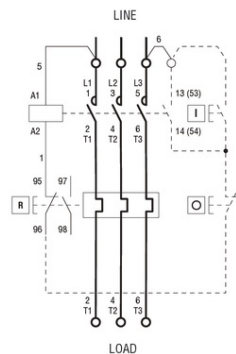

R = Reset; I = Start; O = Stop

**LOVATO DEMAROR PORNIRE DIRECTA, IN CARCASA CU RELEU
TERMIC INCLUS, CU BUTON RESTE, WITH BF25/BF32 CONTACTOR,
23A MAX (11KW AT 400V), IP65. CONTACTOR BOBINA TENSIUNE
230VAC 50/60HZ**

Limitator de cursa, K SERIES, TOP ROLLER PUSH PLUNGER, 1 BOTTOM CABLE
ENTRY. DIMENSIONS TO EN 50047, METAL BODY, CONTACTS 2NO SLOW BREAK.
METAL ROLLER
Pret: 996,58 lei (TVA inclus)

Detalii online: <https://www.materialelectrice.ro/demaror-pornire-directa-in-carcasa-cu-releu-termic-inclus-cu-buton-reste-with-bf25-bf32-contactor-23a-max-11kw-at-400v-ip65-contactor-bobina-tensiune-230vac-50-60hz-122880>