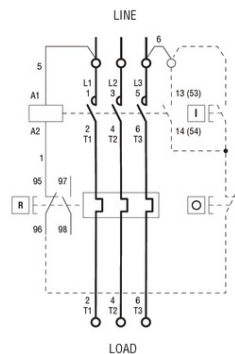

R = Reset; I = Start; O = Stop

**LOVATO DEMAROR PORNIRE DIRECTA, IN CARCASA CU RELEU  
TERMIC INCLUS, CU BUTON RESTE, WITH BF09/BF18 CONTACTOR,  
18A MAX (7.5KW AT 400V), IP65. CONTACTOR BOBINA TENSIUNE  
400VAC 50/60HZ**

Limitator de cursa, K SERIES, TOP ROLLER PUSH PLUNGER, 1 BOTTOM CABLE  
ENTRY. DIMENSIONS TO EN 50047, METAL BODY, CONTACTS 3NC SLOW BREAK.  
METAL ROLLER  
Pret: 650,19 lei (TVA inclus)

Detalii online: <https://www.materialelectrice.ro/demaror-pornire-directa-in-carcasa-cu-releu-termic-inclus-cu-buton-reste-with-bf09-bf18-contactor-18a-max-7-5kw-at-400v-ip65-contactor-bobina-tensiune-400vac-50-60hz-122877>