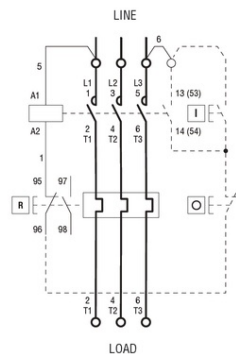

R = Reset; I = Start; O = Stop

**LOVATO DEMAROR PORNIRE DIRECTA, IN CARCASA CU RELEU  
TERMIC INCLUS, CU BUTON RESTE, WITH BF09/BF18 CONTACTOR,  
13A MAX (5.5KW AT 400V), IP65. CONTACTOR BOBINA TENSIUNE  
400VAC 50/60HZ**

Limitator de cursa, K SERIES, TOP ROLLER PUSH PLUNGER, 1 BOTTOM CABLE  
ENTRY. DIMENSIONS TO EN 50047, METAL BODY, CONTACTS 1NO+1NC SLOW  
BREAK MAKE BEFORE BREAK. METAL ROLLER  
Pret: 649,93 lei (TVA inclus)

Detalii online: <https://www.materialelectrice.ro/demaror-pornire-directa-in-carcasa-cu-releu-termic-inclus-cu-buton-reste-with-bf09-bf18-contactor-13a-max-5-5kw-at-400v-ip65-contactor-bobina-tensiune-400vac-50-60hz-122875>