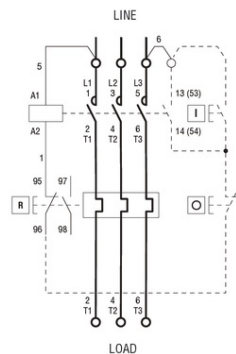

R = Reset; I = Start; O = Stop

**LOVATO DEMAROR PORNIRE DIRECTA, IN CARCASA CU RELEU  
TERMIC INCLUS, CU BUTON RESTE, WITH BF09/BF18 CONTACTOR,  
6.5A MAX (2.2-3KW AT 400V), IP65. CONTACTOR BOBINA  
TENSUINE 400VAC 50/60HZ**

Limitator de cursa, K SERIES, TOP ROLLER PUSH PLUNGER, 1 BOTTOM CABLE ENTRY. DIMENSIONS TO EN 50047, METAL BODY, CONTACTS 2NC SNAP ACTION. PLASTIC ROLLER  
Pret: 650,19 lei (TVA inclus)

Detalii online: <https://www.materialelectrice.ro/demaror-pornire-directa-in-carcasa-cu-releu-termic-inclus-cu-buton-reste-with-bf09-bf18-contactor-6-5a-max-2-2-3kw-at-400v-ip65-contactor-bobina-tensiune-400vac-50-60hz-122873>