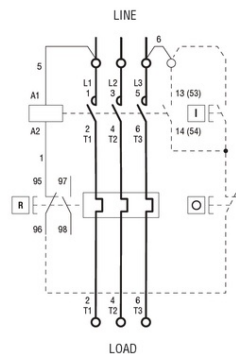

R = Reset; I = Start; O = Stop

**LOVATO DEMAROR PORNIRE DIRECTA, IN CARCASA CU RELEU
TERMIC INCLUS, CU BUTON RESTE, WITH BF09/BF18 CONTACTOR,
1A MAX (0.25KW AT 400V), IP65. CONTACTOR BOBINA TENSIUNE
400VAC 50/60HZ**

Limitator de cursa, K SERIES, TOP ROLLER PUSH PLUNGER, 1 BOTTOM CABLE
ENTRY. DIMENSIONS TO EN 50047, METAL BODY, CONTACTS 1NO+1NC SLOW
BREAK. PLASTIC ROLLER
Pret: 649,93 lei (TVA inclus)

Detalii online: <https://www.materialelectrice.ro/demaror-pornire-directa-in-carcasa-cu-releu-termic-inclus-cu-buton-reste-with-bf09-bf18-contactor-1a-max-0-25kw-at-400v-ip65-contactor-bobina-tensiune-400vac-50-60hz-122869>