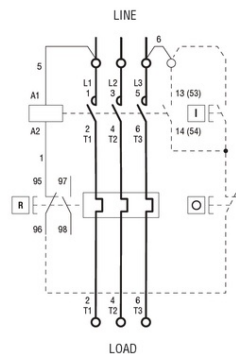

R = Reset; I = Start; O = Stop

**LOVATO DEMAROR PORNIRE DIRECTA, IN CARCASA CU RELEU  
TERMIC INCLUS, CU BUTON RESTE, WITH BF09/BF18 CONTACTOR,  
10A MAX (3&#x20AC;4KW AT 400V), IP65. CONTACTOR BOBINA TENSIUNE  
230VAC 50/60HZ**

Limitator de cursa, K SERIES, TOP ROLLER PUSH PLUNGER, 1 BOTTOM CABLE  
ENTRY. DIMENSIONS TO EN 50047, METAL BODY, CONTACTS 2NC SLOW BREAK.  
PLASTIC ROLLER  
Pret: 649,24 lei (TVA inclus)

Detalii online: <https://www.materialelectrice.ro/demaror-pornire-directa-in-carcasa-cu-releu-termic-inclus-cu-buton-reste-with-bf09-bf18-contactor-10a-max-3-4kw-at-400v-ip65-contactor-bobina-tensiune-230vac-50-60hz-122867>