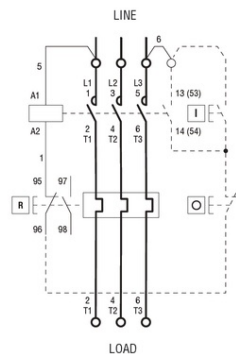

R = Reset; I = Start; O = Stop

**LOVATO DEMAROR PORNIRE DIRECTA, IN CARCASA CU RELEU
TERMIC INCLUS, CU BUTON RESTE, WITH BF09/BF18 CONTACTOR,
1.6A MAX (0.37-0.55KW AT 400V), IP65. CONTACTOR BOBINA
TENSIUNE 230VAC 50/60HZ**

Limitator de cursa, K SERIES, TOP ROLLER PUSH PLUNGER, 1 BOTTOM CABLE
ENTRY. DIMENSIONS TO EN 50047, PLASTIC BODY, CONTACTS 2NO+1NC SLOW
BREAK. METAL ROLLER
Pret: 649,24 lei (TVA inclus)

Detalii online: <https://www.materialelectrice.ro/demaror-pornire-directa-in-carcasa-cu-releu-termic-inclus-cu-buton-reste-with-bf09-bf18-contactor-1-6a-max-0-37-0-55kw-at-400v-ip65-contactor-bobina-tensiune-230vac-50-60hz-122863>