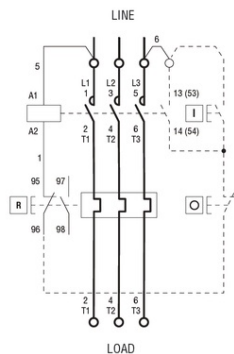

R = Reset; I = Start; O = Stop

**LOVATO DEMAROR PORNIRE DIRECTA, IN CARCASA CU RELEU
TERMIC INCLUS, CU BUTON RESTE, WITH BG09/BG12 CONTACTOR,
12A MAX (5.5KW AT 400V), IP65. CONTACTOR BOBINA TENSIUNE
230VAC 50/60HZ**

Limitator de cursa, K SERIES, TOP ROLLER PUSH PLUNGER, 1 BOTTOM CABLE
ENTRY. DIMENSIONS TO EN 50047, PLASTIC BODY, CONTACTS 1NO+2NC SLOW
BREAK. METAL ROLLER
Pret: 642,15 lei (TVA inclus)

Detalii online: <https://www.materialelectrice.ro/demaror-pornire-directa-in-carcasa-cu-releu-termic-inclus-cu-buton-reste-with-bg09-bg12-contactor-12a-max-5-5kw-at-400v-ip65-contactor-bobina-tensiune-230vac-50-60hz-122861>