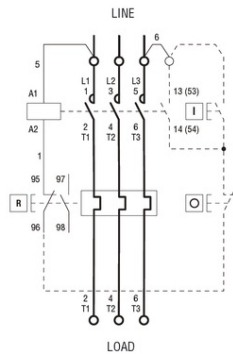

R = Reset; I = Start; O = Stop

**LOVATO DEMAROR PORNIRE DIRECTA, IN CARCASA CU RELEU
TERMIC INCLUS, CU BUTON RESTE, WITH BG09/BG12 CONTACTOR,
12A MAX (5.5KW AT 400V), IP65. CONTACTOR BOBINA TENSIUNE
230VAC 50/60HZ**

Limitator de cursa, K SERIES, TOP ROLLER PUSH PLUNGER, 1 BOTTOM CABLE
ENTRY. DIMENSIONS TO EN 50047, PLASTIC BODY, CONTACTS 1NO+2NC SLOW
BREAK. METAL ROLLER
Pret: 641,31 lei (TVA inclus)

Detalii online: <https://www.materialelectrice.ro/demaror-pornire-directa-in-carcasa-cu-releu-termic-inclus-cu-buton-reste-with-bg09-bg12-contactor-12a-max-5-5kw-at-400v-ip65-contactor-bobina-tensiune-230vac-50-60hz-122861>