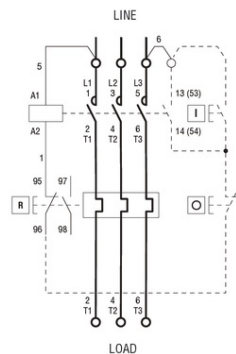

R = Reset; I = Start; O = Stop

**LOVATO DEMAROR PORNIRE DIRECTA, IN CARCASA CU RELEU
TERMIC INCLUS, CU BUTON RESTE, WITH BG09/BG12 CONTACTOR,
7.5A MAX (2.2&3KW AT 400V), IP65. CONTACTOR BOBINA
TENSIUNE 400VAC 50/60HZ**

Limitator de cursa, K SERIES, TOP ROLLER PUSH PLUNGER, 1 BOTTOM CABLE
ENTRY. DIMENSIONS TO EN 50047, PLASTIC BODY, CONTACTS 1NO+1NC SLOW
BREAK. METAL ROLLER
Pret: 627,99 lei (TVA inclus)

Detalii online: <https://www.materialelectrice.ro/demaror-pornire-directa-in-carcasa-cu-releu-termic-inclus-cu-buton-reste-with-bg09-bg12-contactor-7-5a-max-2-2-3kw-at-400v-ip65-contactor-bobina-tensiune-400vac-50-60hz-122860>