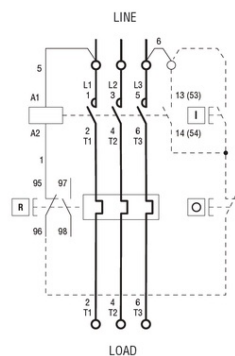

R = Reset, I = Start, O = Stop

**LOVATO DEMAROR PORNIRE DIRECTA, IN CARCASA CU RELEU
TERMIC INCLUS, CU BUTON RESTE, WITH BG09/BG12 CONTACTOR,
7.5A MAX (2.2-3KW AT 400V), IP65. CONTACTOR BOBINA
TENSIUNE 230VAC 50/60HZ**

Limitator de cursa, K SERIES, TOP ROLLER PUSH PLUNGER, 1 BOTTOM CABLE ENTRY. DIMENSIONS TO EN 50047, PLASTIC BODY, CONTACTS 2NO SLOW BREAK. PLASTIC ROLLER
Pret: 627,99 lei (TVA inclus)

Detalii online: <https://www.materialelectrice.ro/demaror-pornire-directa-in-carcasa-cu-releu-termic-inclus-cu-buton-reste-with-bg09-bg12-contactor-7-5a-max-2-2-3kw-at-400v-ip65-contactor-bobina-tensiune-230vac-50-60hz-122853>