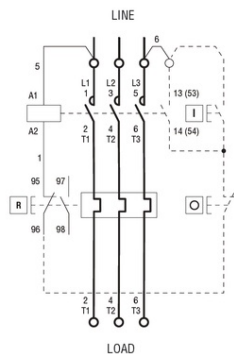

R = Reset, I = Start, O = Stop

**LOVATO DEMAROR PORNIRE DIRECTA, IN CARCASA CU RELEU
TERMIC INCLUS, CU BUTON RESTE, WITH BG09/BG12 CONTACTOR,
5A MAX (1.5-2.2KW AT 400V), IP65. CONTACTOR BOBINA
TENSUINE 230VAC 50/60HZ**

Limitator de cursa, K SERIES, TOP ROLLER PUSH PLUNGER, 1 BOTTOM CABLE
ENTRY. DIMENSIONS TO EN 50047, PLASTIC BODY, CONTACTS 1NO+2NC SLOW
BREAK. PLASTIC ROLLER
Pret: 627,99 lei (TVA inclus)

Detalii online: <https://www.materialelectrice.ro/demaror-pornire-directa-in-carcasa-cu-releu-termic-inclus-cu-buton-reste-with-bg09-bg12-contactor-5a-max-1-5-2-2kw-at-400v-ip65-contactor-bobina-tensiune-230vac-50-60hz-122852>