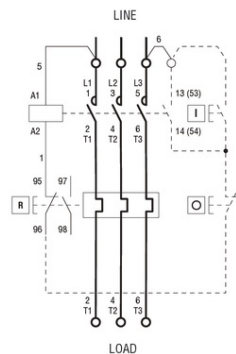

R = Reset; I = Start; O = Stop

**LOVATO DEMAROR PORNIRE DIRECTA, IN CARCASA CU RELEU  
TERMIC INCLUS, CU BUTON RESTE, WITH BG09/BG12 CONTACTOR,  
3.3A MAX (1.1KW AT 400V), IP65. CONTACTOR BOBINA TENSIUNE  
230VAC 50/60HZ**

Limitator de cursa, K SERIES, TOP ROLLER PUSH PLUNGER, 1 BOTTOM CABLE  
ENTRY. DIMENSIONS TO EN 50047, PLASTIC BODY, CONTACTS 1NO+1NC SLOW  
BREAK. PLASTIC ROLLER  
Pret: 627,83 lei (TVA inclus)

Detalii online: <https://www.materialeelectrice.ro/demaror-pornire-directa-in-carcasa-cu-releu-termic-inclus-cu-buton-reste-with-bg09-bg12-contactor-3-3a-max-1-1kw-at-400v-ip65-contactor-bobina-tensiune-230vac-50-60hz-122851>