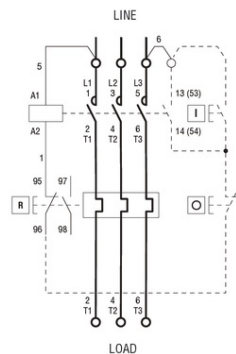

R = Reset, I = Start, O = Stop

**LOVATO DEMAROR PORNIRE DIRECTA, IN CARCASA CU RELEU
TERMIC INCLUS, CU BUTON RESTE, WITH BG09/BG12 CONTACTOR,
3.3A MAX (1.1KW AT 400V), IP65. CONTACTOR BOBINA TENSIUNE
230VAC 50/60HZ**

Limitator de cursa, K SERIES, TOP ROLLER PUSH PLUNGER, 1 BOTTOM CABLE
ENTRY. DIMENSIONS TO EN 50047, PLASTIC BODY, CONTACTS 1NO+1NC SLOW
BREAK. PLASTIC ROLLER
Pret: 627,99 lei (TVA inclus)

Detalii online: <https://www.materialelectrice.ro/demaror-pornire-directa-in-carcasa-cu-releu-termic-inclus-cu-buton-reste-with-bg09-bg12-contactor-3-3a-max-1-1kw-at-400v-ip65-contactor-bobina-tensiune-230vac-50-60hz-122851>