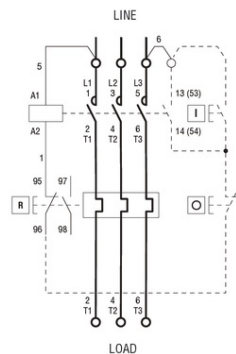

R = Reset; I = Start; O = Stop

**LOVATO DEMAROR PORNIRE DIRECTA, IN CARCASA CU RELEU
TERMIC INCLUS, CU BUTON RESTE, WITH BG09/BG12 CONTACTOR,
1.5A MAX (0.37KW AT 400V), IP65. CONTACTOR BOBINA TENSIUNE
230VAC 50/60HZ**

Limitator de cursa, K SERIES, TOP ROLLER PUSH PLUNGER, 1 BOTTOM CABLE
ENTRY. DIMENSIONS TO EN 50047, PLASTIC BODY, CONTACTS 2NC SLOW BREAK.
PLASTIC ROLLER
Pret: 627,99 lei (TVA inclus)

Detalii online: <https://www.materialelectrice.ro/demaror-pornire-directa-in-carcasa-cu-releu-termic-inclus-cu-buton-reste-with-bg09-bg12-contactor-1-5a-max-0-37kw-at-400v-ip65-contactor-bobina-tensiune-230vac-50-60hz-122849>