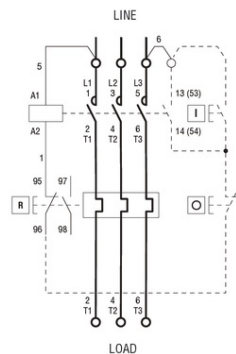

R = Reset; I = Start; O = Stop

**LOVATO DEMAROR PORNIRE DIRECTA, IN CARCASA CU RELEU
TERMIC INCLUS, CU BUTON RESTE, WITH BG09/BG12 CONTACTOR,
10A MAX (3Â€;4KW AT 400V), IP65. CONTACTOR BOBINA TENSIUNE
230VAC 50/60HZ**

Limitator de cursa, K SERIES, TOP ROLLER PUSH PLUNGER, 1 BOTTOM CABLE
ENTRY. DIMENSIONS TO EN 50047, PLASTIC BODY, CONTACTS 1NO+1NC SLOW
BREAK MAKE BEFORE BREAK. PLASTIC ROLLER
Pret: 627,99 lei (TVA inclus)

Detalii online: <https://www.materialelectrice.ro/demaror-pornire-directa-in-carcasa-cu-releu-termic-inclus-cu-buton-reste-with-bg09-bg12-contactor-10a-max-3-4kw-at-400v-ip65-contactor-bobina-tensiune-230vac-50-60hz-122848>