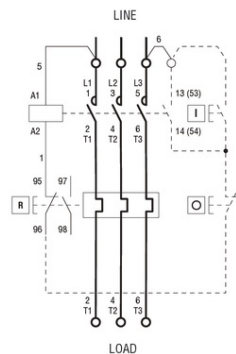

R = Reset; I = Start; O = Stop

**LOVATO DEMAROR PORNIRE DIRECTA, IN CARCASA CU RELEU
TERMIC INCLUS, CU BUTON RESTE, WITH BG09/BG12 CONTACTOR,
2.3A MAX (0.55-0.75KW AT 400V), IP65. CONTACTOR BOBINA
TENSIUNE 24VAC 50/60HZ**

Limitator de cursa, K SERIES, TOP PUSH ROD PLUNGER, 2 SIDE CABLE ENTRY.
DIMENSIONS COMPATIBLE TO EN 50047, METAL BODY, CONTACTS 2NC SNAP
ACTION. METAL PLUNGER
Pret: 627,99 lei (TVA inclus)

Detalii online: <https://www.materialeelectrice.ro/demaror-pornire-directa-in-carcasa-cu-releu-termic-inclus-cu-buton-reste-with-bg09-bg12-contactor-2-3a-max-0-55-0-75kw-at-400v-ip65-contactor-bobina-tensiune-24vac-50-60hz-122846>