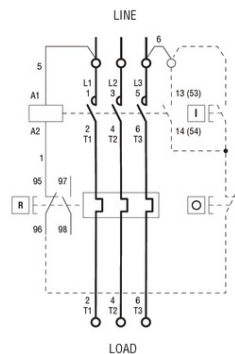

R = Reset; I = Start; O = Stop

**LOVATO DEMAROR PORNIRE DIRECTA, IN CARCASA CU RELEU  
TERMIC INCLUS, CU BUTON RESTE, WITH BG09/BG12 CONTACTOR,  
1A MAX (0.18-0.25KW AT 400V), IP65. CONTACTOR BOBINA  
TENSIUNE 24VAC 50/60HZ**

Limitator de cursa, K SERIES, TOP PUSH ROD PLUNGER, 2 SIDE CABLE ENTRY.  
DIMENSIONS COMPATIBLE TO EN 50047, METAL BODY, CONTACTS 2NO SLOW  
BREAK. METAL PLUNGER  
Pret: 627,99 lei (TVA inclus)

Detalii online: <https://www.materialelectrice.ro/demaror-pornire-directa-in-carcasa-cu-releu-termic-inclus-cu-buton-reste-with-bg09-bg12-contactor-1a-max-0-18-0-25kw-at-400v-ip65-contactor-bobina-tensiune-24vac-50-60hz-122845>