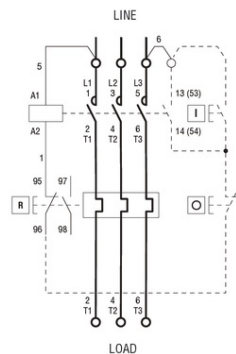

R = Reset; I = Start; O = Stop

**LOVATO DEMAROR PORNIRE DIRECTA, IN CARCASA CU RELEU  
TERMIC INCLUS, CU BUTON RESTE, WITH BG09/BG12 CONTACTOR,  
1A MAX (0.18-0.25KW AT 400V), IP65. CONTACTOR BOBINA  
TENSIUNE 24VAC 50/60HZ**

Limitator de cursa, K SERIES, TOP PUSH ROD PLUNGER, 2 SIDE CABLE ENTRY.  
DIMENSIONS COMPATIBLE TO EN 50047, METAL BODY, CONTACTS 2NO SLOW  
BREAK. METAL PLUNGER  
Pret: 628,10 lei (TVA inclus)

Detalii online: <https://www.materialelectrice.ro/demaror-pornire-directa-in-carcasa-cu-releu-termic-inclus-cu-buton-reste-with-bg09-bg12-contactor-1a-max-0-18-0-25kw-at-400v-ip65-contactor-bobina-tensiune-24vac-50-60hz-122845>