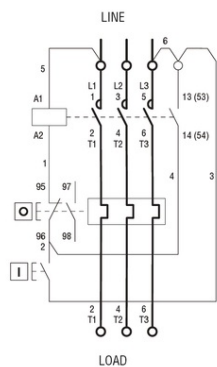

I = Start, O = Stop/Reset

**LOVATO DEMAROR PORNIRE DIRECTA, IN CARCASA CU RELEU
TERMIC INCLUS, CU BUTON START/STOP , WITH
BF38/BF50/BF65/BF80/BF95 CONTACTOR, 65A MAX (30KW AT
400VAC), IP65. CONTACTOR BOBINA TENSIVNE 230VAC 50/60HZ**

Limitator de cursa, K SERIES, TOP PUSH ROD PLUNGER, 2 SIDE CABLE ENTRY.
DIMENSIONS COMPATIBLE TO EN 50047, METAL BODY, CONTACTS 1NO+1NC
SLOW BREAK MAKE BEFORE BREAK. METAL PLUNGER
Pret: 2 857,23 lei (TVA inclus)

Detalii online: <https://www.materialelectrice.ro/demaror-pornire-directa-in-carcasa-cu-releu-termic-inclus-cu-buton-start-stop-with-bf38-bf50-bf65-bf80-bf95-contactor-65a-max-30kw-at-400vac-ip65-contactor-bobina-tensiune-230vac-50-60hz-122842>