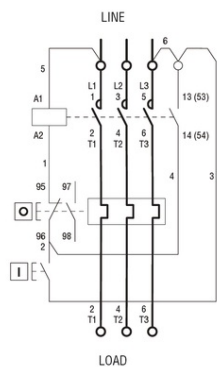

**LOVATO DEMAROR PORNIRE DIRECTA, IN CARCASA CU RELEU
TERMIC INCLUS, CU BUTON START/STOP , WITH
BF38/BF50/BF65/BF80/BF95 CONTACTOR, 50A MAX (22KW AT 400V),
IP65. CONTACTOR BOBINA TENSIUNE 230VAC 50/60HZ**

Limitator de cursa, K SERIES, TOP PUSH ROD PLUNGER, 2 SIDE CABLE ENTRY.
DIMENSIONS COMPATIBLE TO EN 50047, PLASTIC BODY, CONTACTS 2NC SNAP
ACTION. METAL PLUNGER
Pret: 2 437,21 lei (TVA inclus)

Detalii online: <https://www.materialelectrice.ro/demaror-pornire-directa-in-carcasa-cu-releu-termic-inclus-cu-buton-start-stop-with-bf38-bf50-bf65-bf80-bf95-contactor-50a-max-22kw-at-400v-ip65-contactor-bobina-tensiune-230vac-50-60hz-122840>