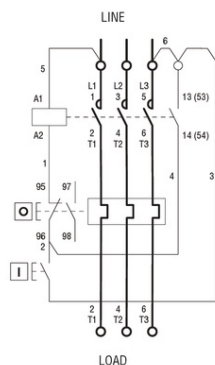

**LOVATO DEMAROR PORNIRE DIRECTA, IN CARCASA CU RELEU
TERMIC INCLUS, CU BUTON START/STOP , WITH BF25/BF32
CONTACTOR, 32A MAX (15KW AT 400V),IP65. CONTACTOR BOBINA
TENSIUNE 400VAC 50/60HZ**

Limitator de cursa, K SERIES, TOP PUSH ROD PLUNGER, 2 SIDE CABLE ENTRY.
DIMENSIONS COMPATIBLE TO EN 50047, PLASTIC BODY, CONTACTS 2NC SLOW
BREAK. METAL PLUNGER
Pret: 1 493,45 lei (TVA inclus)

Detalii online: <https://www.materialelectrice.ro/demaror-pornire-directa-in-carcasa-cu-releu-termic-inclus-cu-buton-start-stop-with-bf25-bf32-contactor-32a-max-15kw-at-400v-ip65-contactor-bobina-tensiune-400vac-50-60hz-122837>