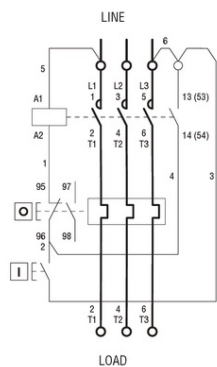

**LOVATO DEMAROR PORNIRE DIRECTA, IN CARCASA CU RELEU
TERMIC INCLUS, CU BUTON START/STOP , WITH BF25/BF32
CONTACTOR, 32A MAX (15KW AT 400V),IP65. CONTACTOR BOBINA
TENSIUNE 230VAC 50/60HZ**

Limitator de cursa, K SERIES, TOP PUSH ROD PLUNGER, 2 SIDE CABLE ENTRY.
DIMENSIONS COMPATIBLE TO EN 50047, PLASTIC BODY, CONTACTS 1NO+1NC
SLOW BREAK MAKE BEFORE BREAK. METAL PLUNGER
Pret: 1 493,45 lei (TVA inclus)

Detalii online: <https://www.materialelectrice.ro/demaror-pornire-directa-in-carcasa-cu-releu-termic-inclus-cu-buton-start-stop-with-bf25-bf32-contactor-32a-max-15kw-at-400v-ip65-contactor-bobina-tensiune-230vac-50-60hz-122836>