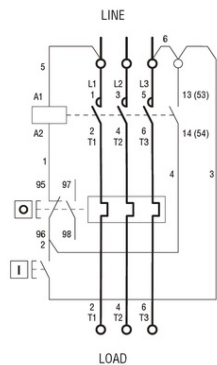

I = Start, O = Stop/Reset

**LOVATO DEMAROR PORNIRE DIRECTA, IN CARCASA CU RELEU
TERMIC INCLUS, CU BUTON START/STOP , WITH BF25/BF32
CONTACTOR, 32A MAX (15KW AT 400V),IP65. CONTACTOR BOBINA
TENSIUNE 230VAC 60HZ**

Limitator de cursa, K SERIES, TOP PUSH ROD PLUNGER, 1 BOTTOM CABLE ENTRY.
DIMENSIONS TO EN 50047, METAL BODY, CONTACTS 1NO+1NC SNAP ACTION.
METAL PLUNGER
Pret: 1 494,50 lei (TVA inclus)

Detalii online: <https://www.materialelectrice.ro/demaror-pornire-directa-in-carcasa-cu-releu-termic-inclus-cu-buton-start-stop-with-bf25-bf32-contactor-32a-max-15kw-at-400v-ip65-contactor-bobina-tensiune-230vac-60hz-122835>