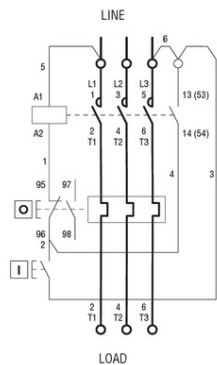

I = Start, O = Stop/Reset

**LOVATO DEMAROR PORNIRE DIRECTA, IN CARCASA CU RELEU  
TERMIC INCLUS, CU BUTON START/STOP , WITH BF25/BF32  
CONTACTOR, 32A MAX (15KW AT 400V),IP65. CONTACTOR BOBINA  
TENSIUNE 24VAC 50/60HZ**

Limitator de cursa, K SERIES, TOP PUSH ROD PLUNGER, 1 BOTTOM CABLE ENTRY.  
DIMENSIONS TO EN 50047, METAL BODY, CONTACTS 2NO+1NC SLOW BREAK.  
METAL PLUNGER  
Pret: 1 493,93 lei (TVA inclus)

Detalii online: <https://www.materialelectrice.ro/demaror-pornire-directa-in-carcasa-cu-releu-termic-inclus-cu-buton-start-stop-with-bf25-bf32-contactor-32a-max-15kw-at-400v-ip65-contactor-bobina-tensiune-24vac-50-60hz-122833>