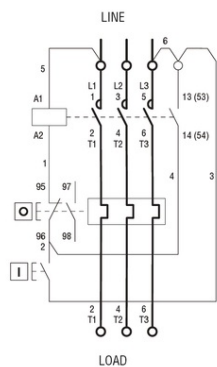

**LOVATO DEMAROR PORNIRE DIRECTA, IN CARCASA CU RELEU  
TERMIC INCLUS, CU BUTON START/STOP , WITH BF25/BF32  
CONTACTOR, 25A MAX (11KW AT 400V), IP65. CONTACTOR BOBINA  
TENSIUNE 400VAC 50/60HZ**

Limitator de cursa, K SERIES, TOP PUSH ROD PLUNGER, 1 BOTTOM CABLE ENTRY.  
DIMENSIONS TO EN 50047, METAL BODY, CONTACTS 2NO SLOW BREAK. METAL  
PLUNGER

Pret: 1 054,43 lei (TVA inclus)

Detalii online: <https://www.materialelectrice.ro/demaror-pornire-directa-in-carcasa-cu-releu-termic-inclus-cu-buton-start-stop-with-bf25-bf32-contactor-25a-max-11kw-at-400v-ip65-contactor-bobina-tensiune-400vac-50-60hz-122832>