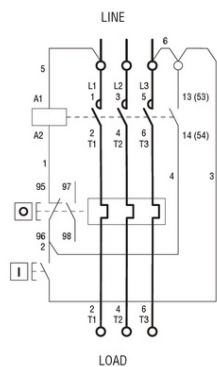

I = Start, O = Stop/Reset

**LOVATO DEMAROR PORNIRE DIRECTA, IN CARCASA CU RELEU
TERMIC INCLUS, CU BUTON START/STOP , WITH BF25/BF32
CONTACTOR, 23A MAX (11KW AT 400V), IP65. CONTACTOR BOBINA
TENSIUNE 400VAC 50/60HZ**

Limitator de cursa, K SERIES, TOP PUSH ROD PLUNGER, 1 BOTTOM CABLE ENTRY.
DIMENSIONS TO EN 50047, METAL BODY, CONTACTS 1NO+2NC SLOW BREAK.
METAL PLUNGER
Pret: 1 054,56 lei (TVA inclus)

Detalii online: <https://www.materialelectrice.ro/demaror-pornire-directa-in-carcasa-cu-releu-termic-inclus-cu-buton-start-stop-with-bf25-bf32-contactor-23a-max-11kw-at-400v-ip65-contactor-bobina-tensiune-400vac-50-60hz-122831>