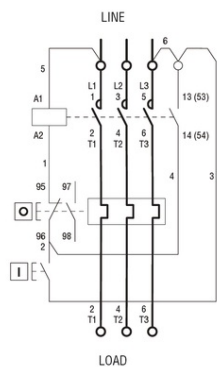

I = Start, O = Stop/Reset

**LOVATO DEMAROR PORNIRE DIRECTA, IN CARCASA CU RELEU  
TERMIC INCLUS, CU BUTON START/STOP , WITH BF25/BF32  
CONTACTOR, 25A MAX (11KW AT 400V), IP65. CONTACTOR BOBINA  
TENSIUNE 230VAC 50/60HZ**

Limitator de cursa, K SERIES, TOP PUSH ROD PLUNGER, 1 BOTTOM CABLE ENTRY.  
DIMENSIONS TO EN 50047, METAL BODY, CONTACTS 1NO+1NC SLOW BREAK.  
METAL PLUNGER  
Pret: 1 054,56 lei (TVA inclus)

Detalii online: <https://www.materialelectrice.ro/demaror-pornire-directa-in-carcasa-cu-releu-termic-inclus-cu-buton-start-stop-with-bf25-bf32-contactor-25a-max-11kw-at-400v-ip65-contactor-bobina-tensiune-230vac-50-60hz-122830>