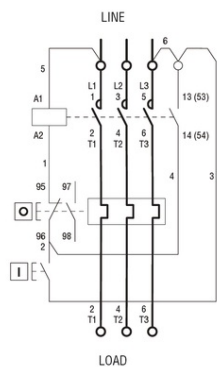

I = Start, O = Stop/Reset

**LOVATO DEMAROR PORNIRE DIRECTA, IN CARCASA CU RELEU
TERMIC INCLUS, CU BUTON START/STOP , WITH BF25/BF32
CONTACTOR, 25A MAX (11KW AT 400V), IP65. CONTACTOR BOBINA
TENSIUNE 110VAC 50/60HZ**

Limitator de cursa, K SERIES, TOP PUSH ROD PLUNGER, 1 BOTTOM CABLE ENTRY.
DIMENSIONS TO EN 50047, METAL BODY, CONTACTS 1NO+1NC SLOW BREAK
MAKE BEFORE BREAK. METAL PLUNGER
Pret: 1 053,18 lei (TVA inclus)

Detalii online: <https://www.materialelectrice.ro/demaror-pornire-directa-in-carcasa-cu-releu-termic-inclus-cu-buton-start-stop-with-bf25-bf32-contactor-25a-max-11kw-at-400v-ip65-contactor-bobina-tensiune-110vac-50-60hz-122827>