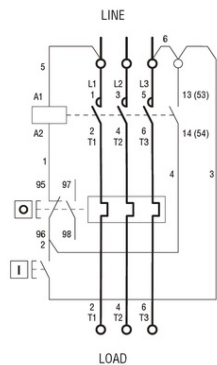

I = Start, O = Stop/Reset

**LOVATO DEMAROR PORNIRE DIRECTA, IN CARCASA CU RELEU
TERMIC INCLUS, CU BUTON START/STOP , WITH BF25/BF32
CONTACTOR, 23A MAX (11KW AT 400V), IP65. CONTACTOR BOBINA
TENSIUNE 24VAC 50/60HZ**

Limitator de cursa, K SERIES, TOP PUSH ROD PLUNGER, 1 BOTTOM CABLE ENTRY.
DIMENSIONS TO EN 50047, PLASTIC BODY, CONTACTS 1NO+1NC SNAP ACTION.
METAL PLUNGER
Pret: 1 054,56 lei (TVA inclus)

Detalii online: <https://www.materialelectrice.ro/demaror-pornire-directa-in-carcasa-cu-releu-termic-inclus-cu-buton-start-stop-with-bf25-bf32-contactor-23a-max-11kw-at-400v-ip65-contactor-bobina-tensiune-24vac-50-60hz-122826>