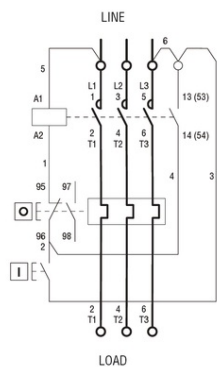

I = Start, O = Stop/Reset

**LOVATO DEMAROR PORNIRE DIRECTA, IN CARCASA CU RELEU  
TERMIC INCLUS, CU BUTON START/STOP , WITH BF09/BF18  
CONTACTOR, 10A MAX (3&#x2013;4KW AT 400V), IP65. CONTACTOR  
BOBINA TENSIUNE 24VAC 50/60HZ**

Limitator de cursa, K SERIES, TOP PUSH ROD PLUNGER, 1 BOTTOM CABLE ENTRY.  
DIMENSIONS TO EN 50047, PLASTIC BODY, CONTACTS 2NO+1NC SLOW BREAK.  
METAL PLUNGER  
Pret: 852,32 lei (TVA inclus)

Detalii online: <https://www.materialelectrice.ro/demaror-pornire-directa-in-carcasa-cu-releu-termic-inclus-cu-buton-start-stop-with-bf09-bf18-contactor-10a-max-3-4kw-at-400v-ip65-contactor-bobina-tensiune-24vac-50-60hz-122824>