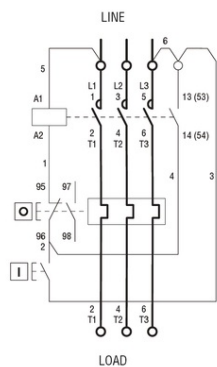

I = Start, O = Stop/Reset

**LOVATO DEMAROR PORNIRE DIRECTA, IN CARCASA CU RELEU
TERMIC INCLUS, CU BUTON START/STOP , WITH BF09/BF18
CONTACTOR, 10A MAX (3–4KW AT 400V), IP65. CONTACTOR
BOBINA TENSIUNE 24VAC 50/60HZ**

Limitator de cursa, K SERIES, TOP PUSH ROD PLUNGER, 1 BOTTOM CABLE ENTRY.
DIMENSIONS TO EN 50047, PLASTIC BODY, CONTACTS 2NO+1NC SLOW BREAK.
METAL PLUNGER
Pret: 853,43 lei (TVA inclus)

Detalii online: <https://www.materialelectrice.ro/demaror-pornire-directa-in-carcasa-cu-releu-termic-inclus-cu-buton-start-stop-with-bf09-bf18-contactor-10a-max-3-4kw-at-400v-ip65-contactor-bobina-tensiune-24vac-50-60hz-122824>