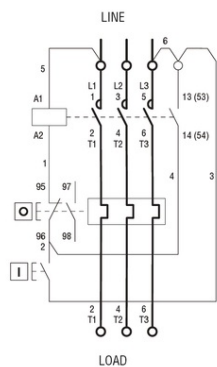

**LOVATO DEMAROR PORNIRE DIRECTA, IN CARCASA CU RELEU
TERMIC INCLUS, CU BUTON START/STOP , WITH BF09/BF18
CONTACTOR, 10A MAX (3&4KW AT 400V), IP65. CONTACTOR
BOBINA TENSIUNE 400VAC 50/60HZ**

Limitator de cursa, K SERIES, TOP PUSH ROD PLUNGER, 1 BOTTOM CABLE ENTRY.
DIMENSIONS TO EN 50047, PLASTIC BODY, CONTACTS 1NO+1NC SLOW BREAK
MAKE BEFORE BREAK. METAL PLUNGER
Pret: 706,08 lei (TVA inclus)

Detalii online: <https://www.materialelectrice.ro/demaror-pornire-directa-in-carcasa-cu-releu-termic-inclus-cu-buton-start-stop-with-bf09-bf18-contactor-10a-max-3-4kw-at-400v-ip65-contactor-bobina-tensiune-400vac-50-60hz-122818>