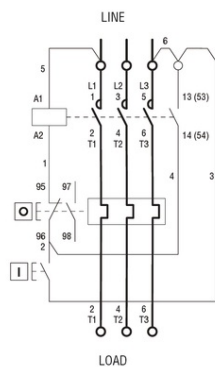

I = Start; O = Stop/Reset

**LOVATO DEMAROR PORNIRE DIRECTA, IN CARCASA CU RELEU
TERMIC INCLUS, CU BUTON START/STOP , WITH BF09/BF18
CONTACTOR, 6.5A MAX (2.2-3KW AT 400V), IP65. CONTACTOR
BOBINA TENSIUNE 400VAC 50/60HZ**

LED BULB, BA15D FITTING, WHITE, 230÷240VAC
Pret: 707,12 lei (TVA inclus)

Detalii online: <https://www.materialelectrice.ro/demaror-pornire-directa-in-carcasa-cu-releu-termic-inclus-cu-buton-start-stop-with-bf09-bf18-contactor-6-5a-max-2-2-3kw-at-400v-ip65-contactor-bobina-tensiune-400vac-50-60hz-122817>