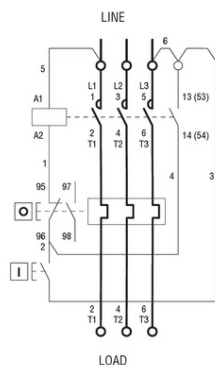

I = Start; O = Stop/Reset

**LOVATO DEMAROR PORNIRE DIRECTA, IN CARCASA CU RELEU
TERMIC INCLUS, CU BUTON START/STOP , WITH BF09/BF18
CONTACTOR, 4A MAX (1.1-1.5KW AT 400V), IP65. CONTACTOR
BOBINA TENSIUNE 400VAC 50/60HZ**

LED BULB, BA15D FITTING, BLUE, 230÷240VAC
Pret: 706,08 lei (TVA inclus)

Detalii online: <https://www.materialelectrice.ro/demaror-pornire-directa-in-carcasa-cu-releu-termic-inclus-cu-buton-start-stop-with-bf09-bf18-contactor-4a-max-1-1-1-5kw-at-400v-ip65-contactor-bobina-tensiune-400vac-50-60hz-122816>