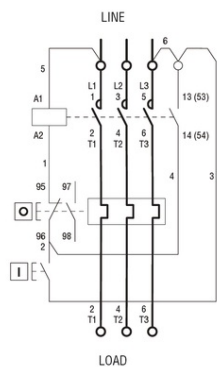

I = Start; O = Stop/Reset

**LOVATO DEMAROR PORNIRE DIRECTA, IN CARCASA CU RELEU
TERMIC INCLUS, CU BUTON START/STOP , WITH BF09/BF18
CONTACTOR, 2.5A MAX (0.75KW AT 400V), IP65. CONTACTOR
BOBINA TENSIUNE 230VAC 50/60HZ**

LED BULB, BA15D FITTING, GREEN, 110÷120VAC
Pret: 707,12 lei (TVA inclus)

Detalii online: <https://www.materialelectrice.ro/demaror-pornire-directa-in-carcasa-cu-releu-termic-inclus-cu-buton-start-stop-with-bf09-bf18-contactor-2-5a-max-0-75kw-at-400v-ip65-contactor-bobina-tensiune-230vac-50-60hz-122808>