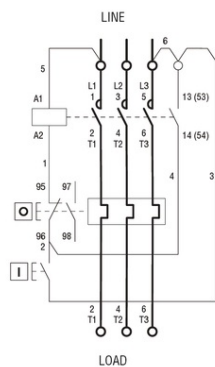

I = Start, O = Stop/Reset

**LOVATO DEMAROR PORNIRE DIRECTA, IN CARCASA CU RELEU  
TERMIC INCLUS, CU BUTON START/STOP , WITH BF09/BF18  
CONTACTOR, 1.6A MAX (0.37-0.55KW AT 400V), IP65. CONTACTOR  
BOBINA TENSIUNE 230VAC 50/60HZ**

LED BULB, BA15D FITTING, WHITE, 24VAC/DC  
Pret: 706,08 lei (TVA inclus)

Detalii online: <https://www.materialelectrice.ro/demaror-pornire-directa-in-carcasa-cu-releu-termic-inclus-cu-buton-start-stop-with-bf09-bf18-contactor-1-6a-max-0-37-0-55kw-at-400v-ip65-contactor-bobina-tensiune-230vac-50-60hz-122807>