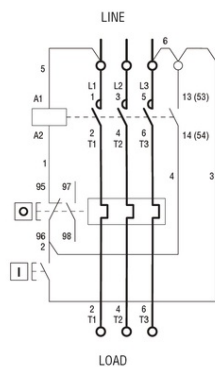

I = Start, O = Stop/Reset

**LOVATO DEMAROR PORNIRE DIRECTA, IN CARCASA CU RELEU  
TERMIC INCLUS, CU BUTON START/STOP , WITH BF09/BF18  
CONTACTOR, 10A MAX (3&#x2013;4KW AT 400V), IP65. CONTACTOR  
BOBINA TENSIUNE 230VAC 60HZ**

LED BULB, BA15D FITTING, YELLOW/ORANGE, 24VAC/DC  
Pret: 706,08 lei (TVA inclus)

Detalii online: <https://www.materialelectrice.ro/demaror-pornire-directa-in-carcasa-cu-releu-termic-inclus-cu-buton-start-stop-with-bf09-bf18-contactor-10a-max-3-4kw-at-400v-ip65-contactor-bobina-tensiune-230vac-60hz-122805>