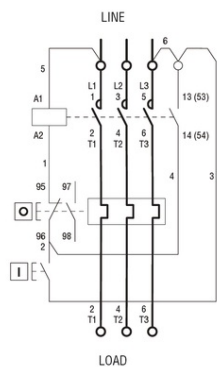

I = Start; O = Stop/Reset

**LOVATO DEMAROR PORNIRE DIRECTA, IN CARCASA CU RELEU
TERMIC INCLUS, CU BUTON START/STOP , WITH BF09/BF18
CONTACTOR, 6.5A MAX (2.2-3KW AT 400V), IP65. CONTACTOR
BOBINA TENSIUNE 230VAC 60HZ**

LED BULB, BA15D FITTING, RED, 24VAC/DC
Pret: 706,21 lei (TVA inclus)

Detalii online: <https://www.materialelectrice.ro/demaror-pornire-directa-in-carcasa-cu-releu-termic-inclus-cu-buton-start-stop-with-bf09-bf18-contactor-6-5a-max-2-2-3kw-at-400v-ip65-contactor-bobina-tensiune-230vac-60hz-122804>