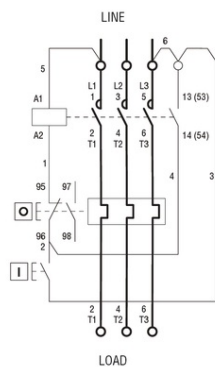

I = Start; O = Stop/Reset

**LOVATO DEMAROR PORNIRE DIRECTA, IN CARCASA CU RELEU
TERMIC INCLUS, CU BUTON START/STOP , WITH BF09/BF18
CONTACTOR, 10A MAX (3–4KW AT 400V), IP65. CONTACTOR
BOBINA TENSIUNE 120VAC 60HZ**

LED BULB, BA15D FITTING, WHITE, 12VAC/DC
Pret: 706,08 lei (TVA inclus)

Detalii online: <https://www.materialelectrice.ro/demaror-pornire-directa-in-carcasa-cu-releu-termic-inclus-cu-buton-start-stop-with-bf09-bf18-contactor-10a-max-3-4kw-at-400v-ip65-contactor-bobina-tensiune-120vac-60hz-122802>