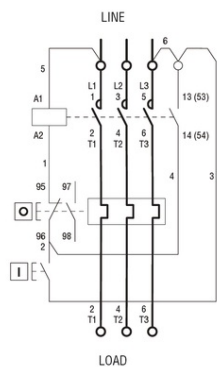

I = Start, O = Stop/Reset

**LOVATO DEMAROR PORNIRE DIRECTA, IN CARCASA CU RELEU
TERMIC INCLUS, CU BUTON START/STOP , WITH BG09/BG12
CONTACTOR, 12A MAX (5.5KW A 400V), IP65. CONTACTOR BOBINA
TENSIUNE 400VAC 50/60HZ**

INCANDESCENT BULB, 5W, BA15D FITTING, 24VAC/DC
Pret: 698,70 lei (TVA inclus)

Detalii online: <https://www.materialelectrice.ro/demaror-pornire-directa-in-carcasa-cu-releu-termic-inclus-cu-buton-start-stop-with-bg09-bg12-contactor-12a-max-5-5kw-a-400v-ip65-contactor-bobina-tensiune-400vac-50-60hz-122798>