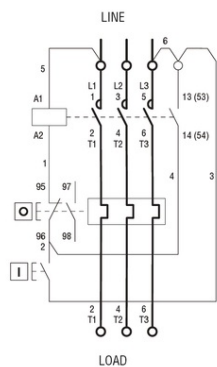

I = Start, O = Stop/Reset

**LOVATO DEMAROR PORNIRE DIRECTA, IN CARCASA CU RELEU
TERMIC INCLUS, CU BUTON START/STOP , WITH BG09/BG12
CONTACTOR, 12A MAX (5.5KW A 400V), IP65. CONTACTOR BOBINA
TENSIUNE 24VAC 50/60HZ**

GREY PLASTIC BASE REMOVE ACCESSORY
Pret: 697,79 lei (TVA inclus)

Detalii online: <https://www.materialelectrice.ro/demaror-pornire-directa-in-carcasa-cu-releu-termic-inclus-cu-buton-start-stop-with-bg09-bg12-contactor-12a-max-5-5kw-a-400v-ip65-contactor-bobina-tensiune-24vac-50-60hz-122796>