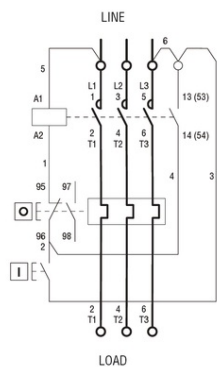

I = Start, O = Stop/Reset

**LOVATO DEMAROR PORNIRE DIRECTA, IN CARCASA CU RELEU  
TERMIC INCLUS, CU BUTON START/STOP , WITH BG09/BG12  
CONTACTOR, 7.5A MAX (2.2KW A 400V), IP65. CONTACTOR  
BOBINA TENSIUNE 460VAC 60HZ**

FIXING BASE. Ø62MM, 90° VERTICAL WALL MOUNT, PLASTIC, GREY COLOUR  
Pret: 684,94 lei (TVA inclus)

Detalii online: <https://www.materialelectrice.ro/demaror-pornire-directa-in-carcasa-cu-releu-termic-inclus-cu-buton-start-stop-with-bg09-bg12-contactor-7-5a-max-2-2-3kw-a-400v-ip65-contactor-bobina-tensiune-460vac-60hz-122795>