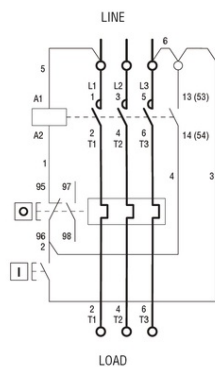

I = Start; O = Stop/Reset

**LOVATO DEMAROR PORNIRE DIRECTA, IN CARCASA CU RELEU
TERMIC INCLUS, CU BUTON START/STOP, WITH BG09/BG12
CONTACTOR, 10A MAX (3–4KW AT 400V), IP65. CONTACTOR
BOBINA TENSIUNE 460VAC 60HZ**

FIXING BASE. O62MM, HORIZONTAL SURFACE MOUNT, PLASTIC, GREY COLOUR
WITH 100MM EXTENSION
Pret: 683,95 lei (TVA inclus)

Detalii online: <https://www.materialelectrice.ro/demaror-pornire-directa-in-carcasa-cu-releu-termic-inclus-cu-buton-start-stop-with-bg09-bg12-contactor-10a-max-3-4kw-at-400v-ip65-contactor-bobina-tensiune-460vac-60hz-122792>