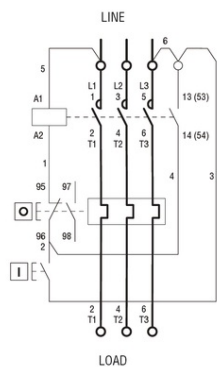

I = Start; O = Stop/Reset

**LOVATO DEMAROR PORNIRE DIRECTA, IN CARCASA CU RELEU  
TERMIC INCLUS, CU BUTON START/STOP, WITH BG09/BG12  
CONTACTOR, 5A MAX (1.5-2.2KW AT 400V), IP65. CONTACTOR  
BOBINA TENSIUNE 400VAC 50/60HZ**

FIXING BASES FOR SOUND MODULES. 062MM, FOR EXTENSION CONNECTION,  
PLASTIC, GREY COLOUR  
Pret: 684,96 lei (TVA inclus)

Detalii online: <https://www.materialeelectrice.ro/demaror-pornire-directa-in-carcasa-cu-releu-termic-inclus-cu-buton-start-stop-with-bg09-bg12-contactor-5a-max-1-5-2-2kw-at-400v-ip65-contactor-bobina-tensiune-400vac-50-60hz-122790>