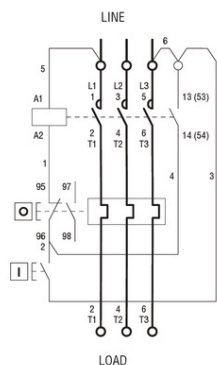

I = Start; O = Stop/Reset

**LOVATO DEMAROR PORNIRE DIRECTA, IN CARCASA CU RELEU
TERMIC INCLUS, CU BUTON START/STOP, WITH BG09/BG12
CONTACTOR, 1.5A MAX (0.37KW A 400V), IP65. CONTACTOR BOBINA
TENSIUNE 400VAC 50/60HZ**

FIXING BASES FOR SOUND MODULES. 062MM, HORIZONTAL SURFACE MOUNT,
PLASTIC, BLACK COLOUR
Pret: 684,96 lei (TVA inclus)

Detalii online: <https://www.materialeelectrice.ro/demaror-pornire-directa-in-carcasa-cu-releu-termic-inclus-cu-buton-start-stop-with-bg09-bg12-contactor-1-5a-max-0-37kw-a-400v-ip65-contactor-bobina-tensiune-400vac-50-60hz-122787>