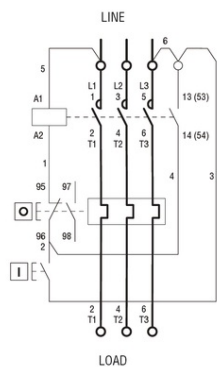

I = Start, O = Stop/Reset

**LOVATO DEMAROR PORNIRE DIRECTA, IN CARCASA CU RELEU
TERMIC INCLUS, CU BUTON START/STOP, WITH BG09/BG12
CONTACTOR, 5A MAX (1.5-2.2KW AT 400V), IP65. CONTACTOR
BOBINA TENSIUNE 230VAC 50/60HZ**

SOUND-LIGHT PULSED OR CONTINUOU MODULE. Ø62MM. BULB INCLUDED,
WHITE, 24VAC/DC (80DB)
Pret: 683,95 lei (TVA inclus)

Detalii online: <https://www.materialelectrice.ro/demaror-pornire-directa-in-carcasa-cu-releu-termic-inclus-cu-buton-start-stop-with-bg09-bg12-contactor-5a-max-1-5-2-2kw-at-400v-ip65-contactor-bobina-tensiune-230vac-50-60hz-122782>