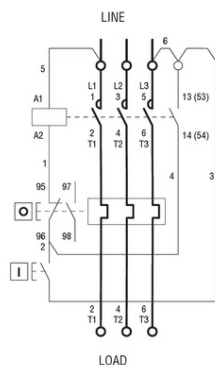

I = Start, O = Stop/Reset

**LOVATO DEMAROR PORNIRE DIRECTA, IN CARCASA CU RELEU
TERMIC INCLUS, CU BUTON START/STOP , WITH BG09/BG12
CONTACTOR, 3.3A MAX (1.1KW A 400V), IP65. CONTACTOR BOBINA
TENSIUNE 230VAC 50/60HZ**

SOUND-LIGHT PULSED OR CONTINUOU MODULE. O62MM. BULB INCLUDED, BLUE,
24VAC/DC (80DB)
Pret: 684,43 lei (TVA inclus)

Detalii online: <https://www.materialelectrice.ro/demaror-pornire-directa-in-carcasa-cu-releu-termic-inclus-cu-buton-start-stop-with-bg09-bg12-contactor-3-3a-max-1-1kw-a-400v-ip65-contactor-bobina-tensiune-230vac-50-60hz-122781>