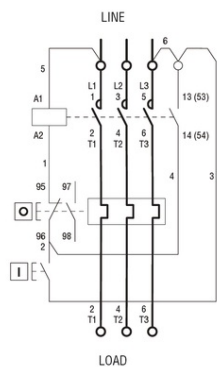

I = Start; O = Stop/Reset

**LOVATO DEMAROR PORNIRE DIRECTA, IN CARCASA CU RELEU
TERMIC INCLUS, CU BUTON START/STOP, WITH BG09/BG12
CONTACTOR, 1.5A MAX (0.37KW A 400V), IP65. CONTACTOR BOBINA
TENSIUNE 230VAC 50/60HZ**

SOUND-LIGHT PULSED OR CONTINUOU MODULE. O62MM. BULB INCLUDED, RED,
24VAC/DC (80DB)
Pret: 684,85 lei (TVA inclus)

Detalii online: <https://www.materialelectrice.ro/demaror-pornire-directa-in-carcasa-cu-releu-termic-inclus-cu-buton-start-stop-with-bg09-bg12-contactor-1-5a-max-0-37kw-a-400v-ip65-contactor-bobina-tensiune-230vac-50-60hz-122779>