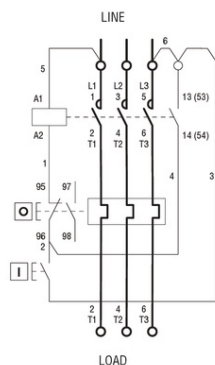

I = Start, O = Stop/Reset

**LOVATO DEMAROR PORNIRE DIRECTA, IN CARCASA CU RELEU
TERMIC INCLUS, CU BUTON START/STOP, WITH BG09/BG12
CONTACTOR, 1.5A MAX (0.37KW A 400V), IP65. CONTACTOR BOBINA
TENSIUNE 230VAC 50/60HZ**

SOUND-LIGHT PULSED OR CONTINUOU MODULE. O62MM. BULB INCLUDED, RED,
24VAC/DC (80DB)
Pret: 683,95 lei (TVA inclus)

Detalii online: <https://www.materialelectrice.ro/demaror-pornire-directa-in-carcasa-cu-releu-termic-inclus-cu-buton-start-stop-with-bg09-bg12-contactor-1-5a-max-0-37kw-a-400v-ip65-contactor-bobina-tensiune-230vac-50-60hz-122779>